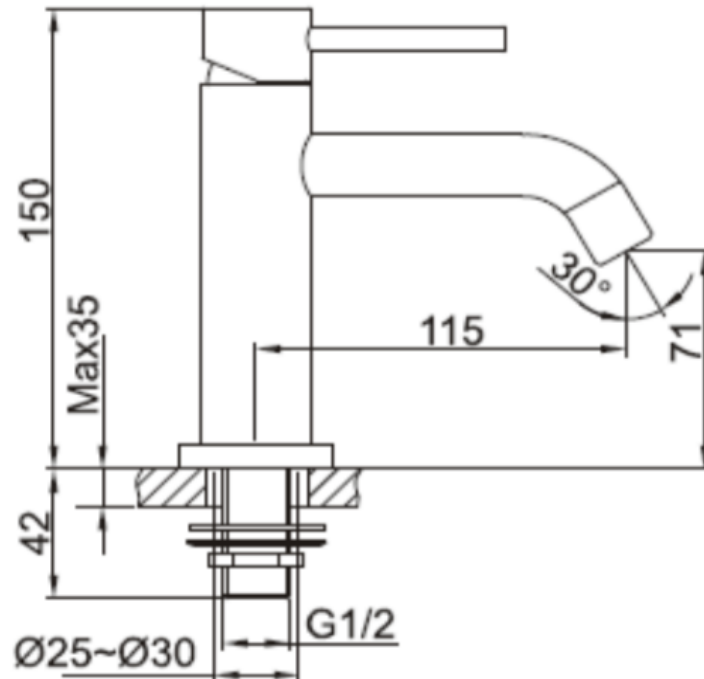

Brand : CAE, China  
Name : YORK Basin tap with inlet hose

Item Code : 37.1215C SP

Color / Finish: Chrome Plated  
Dimensions : 150mm height  
115mm spout projection

**Product info:**

- Single lever basin tap
- Without pop p
- Normal spray
- Flow rate: 10.7lpm at 3 bars (45 psi)
- Flow pressure: 0.3Mpa
  
- 1x angle valve ½"x½" (no nuts)
- 1x flexible supply hose ½"x½" x cm
- 1x basin waste trap 1¼"
- 1x pop-up 1¼"